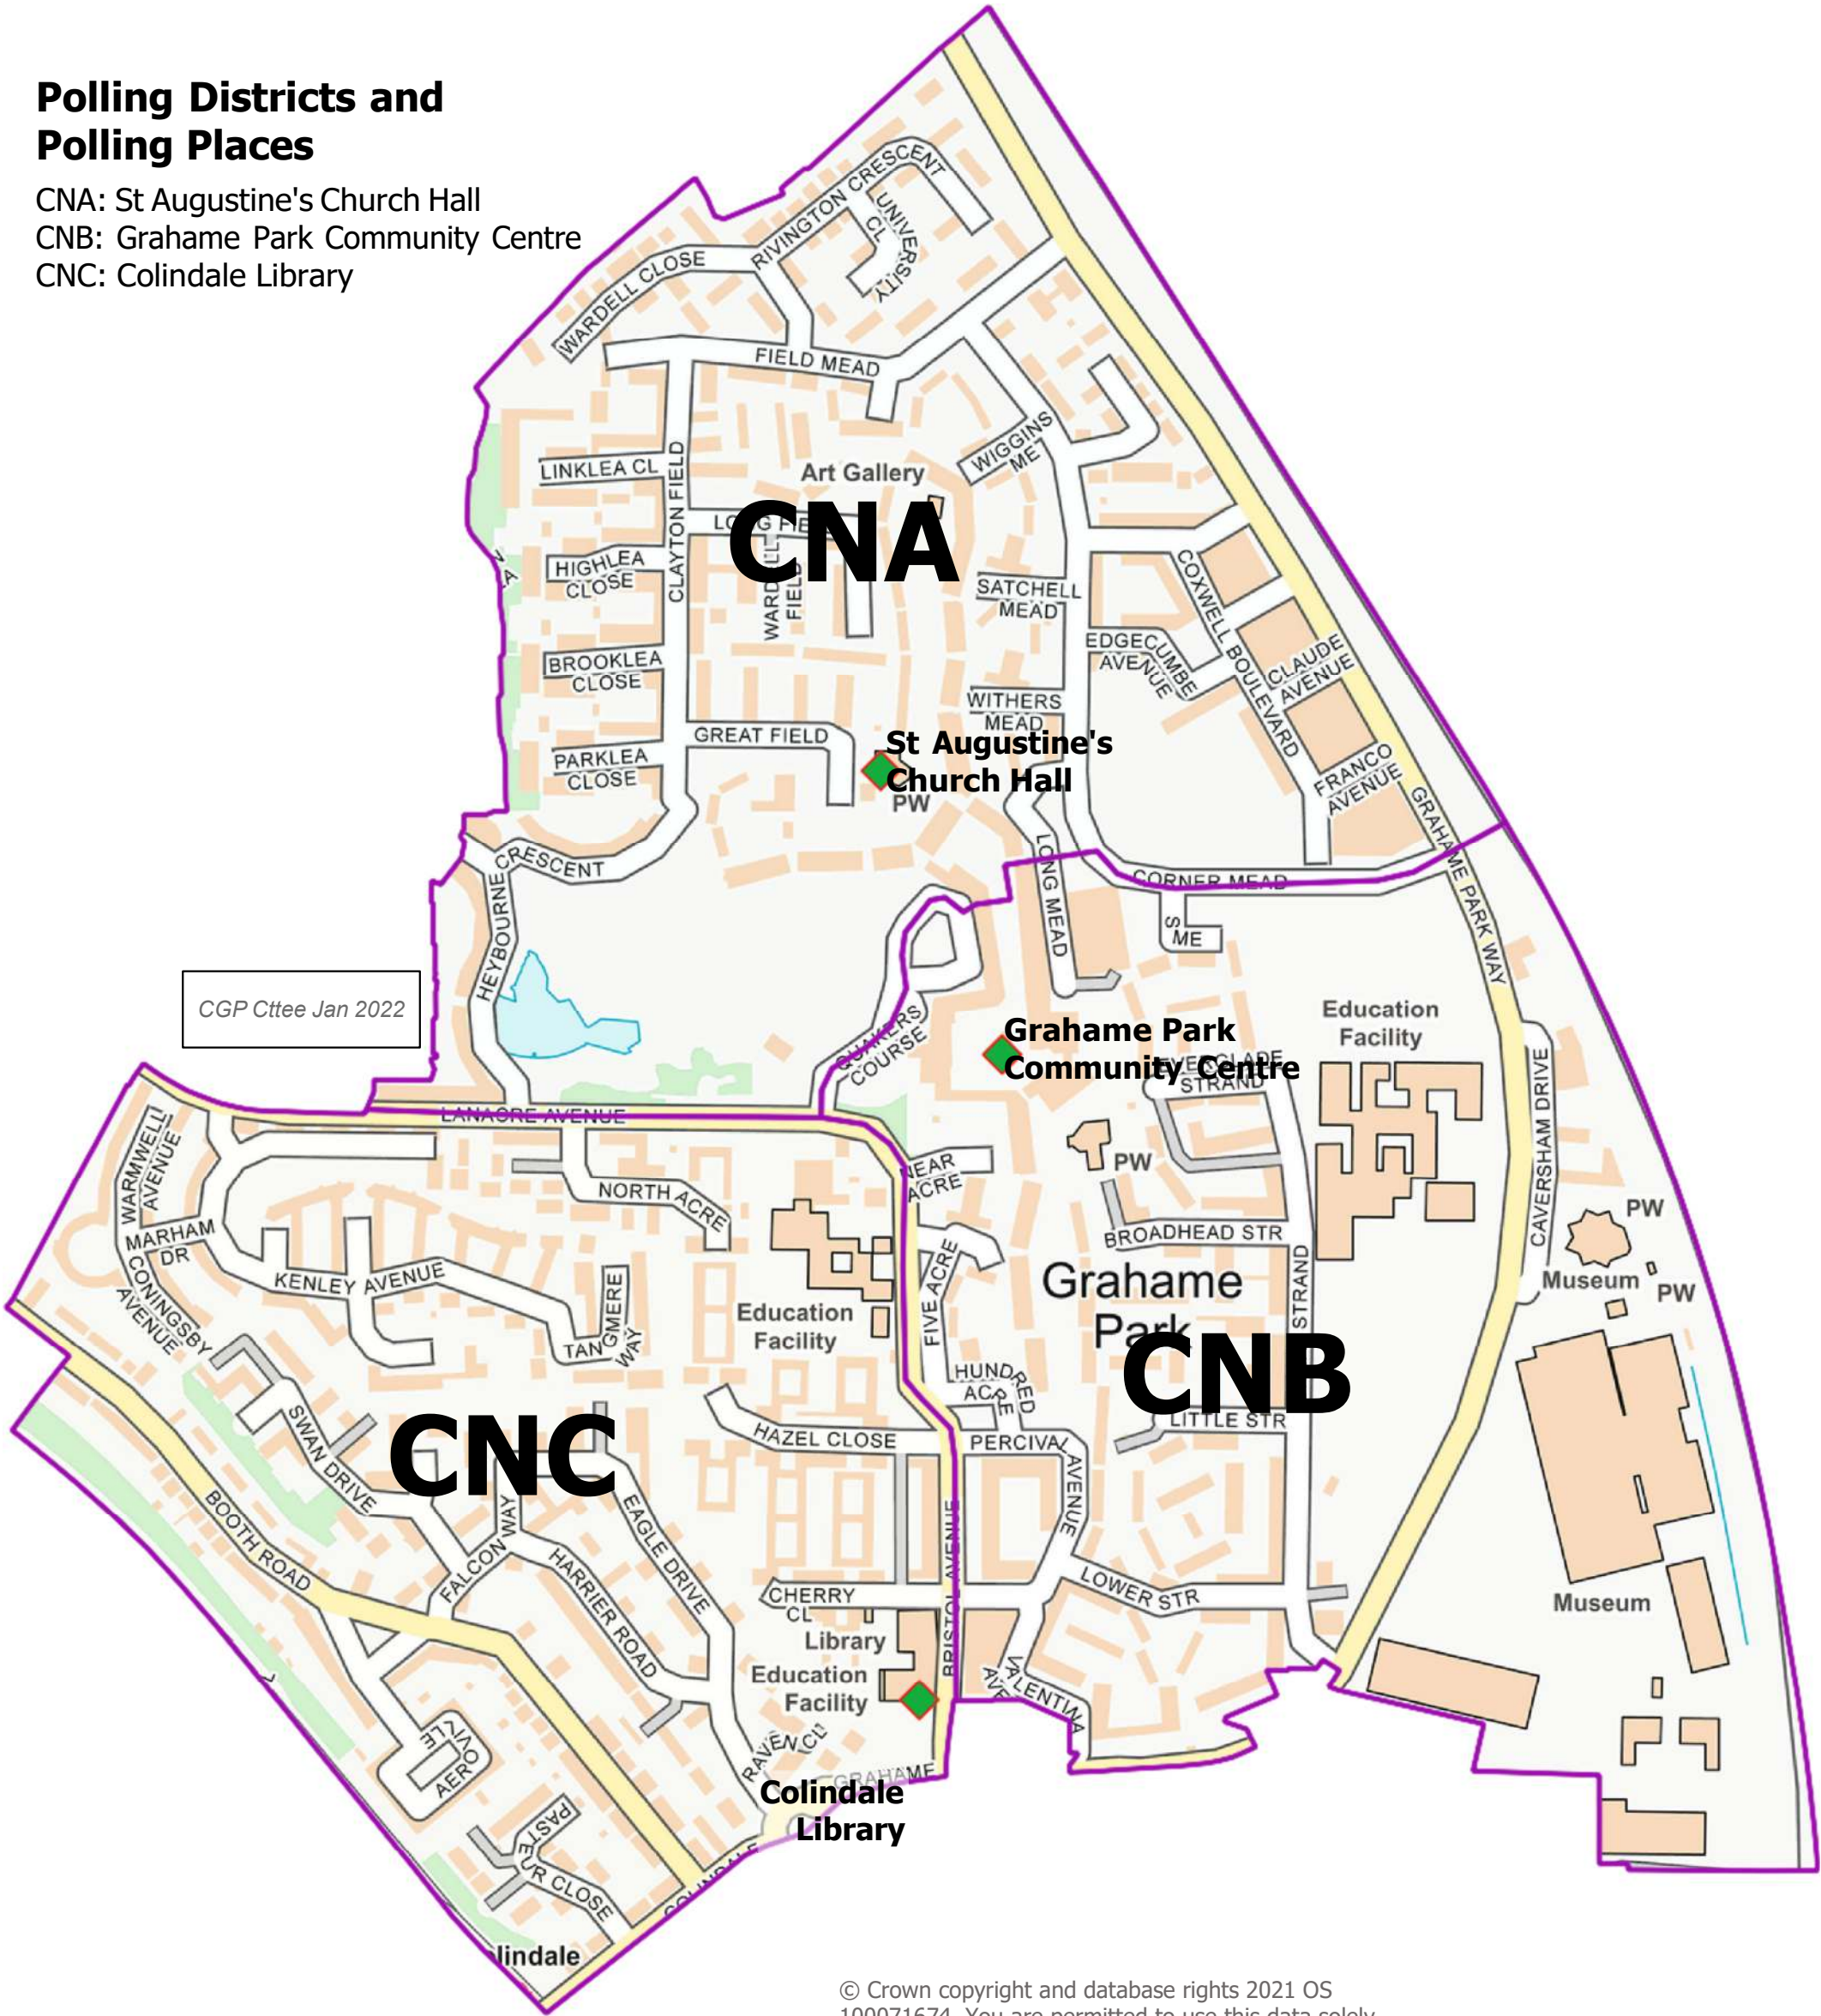

London Borough of Barnet Colindale North Ward

from 5 May 2022

Polling Districts and Polling Places

CNA: St Augustine's Church Hall

CNB: Grahame Park Community Centre

CNC: Colindale Library

© Crown copyright and database rights 2021 OS 100071674. You are permitted to use this data solely to enable you to respond to, or interact with, the organisation that provided you with the data. You are not permitted to copy, sub-licence, distribute or sell any of this data to third parties in any form.